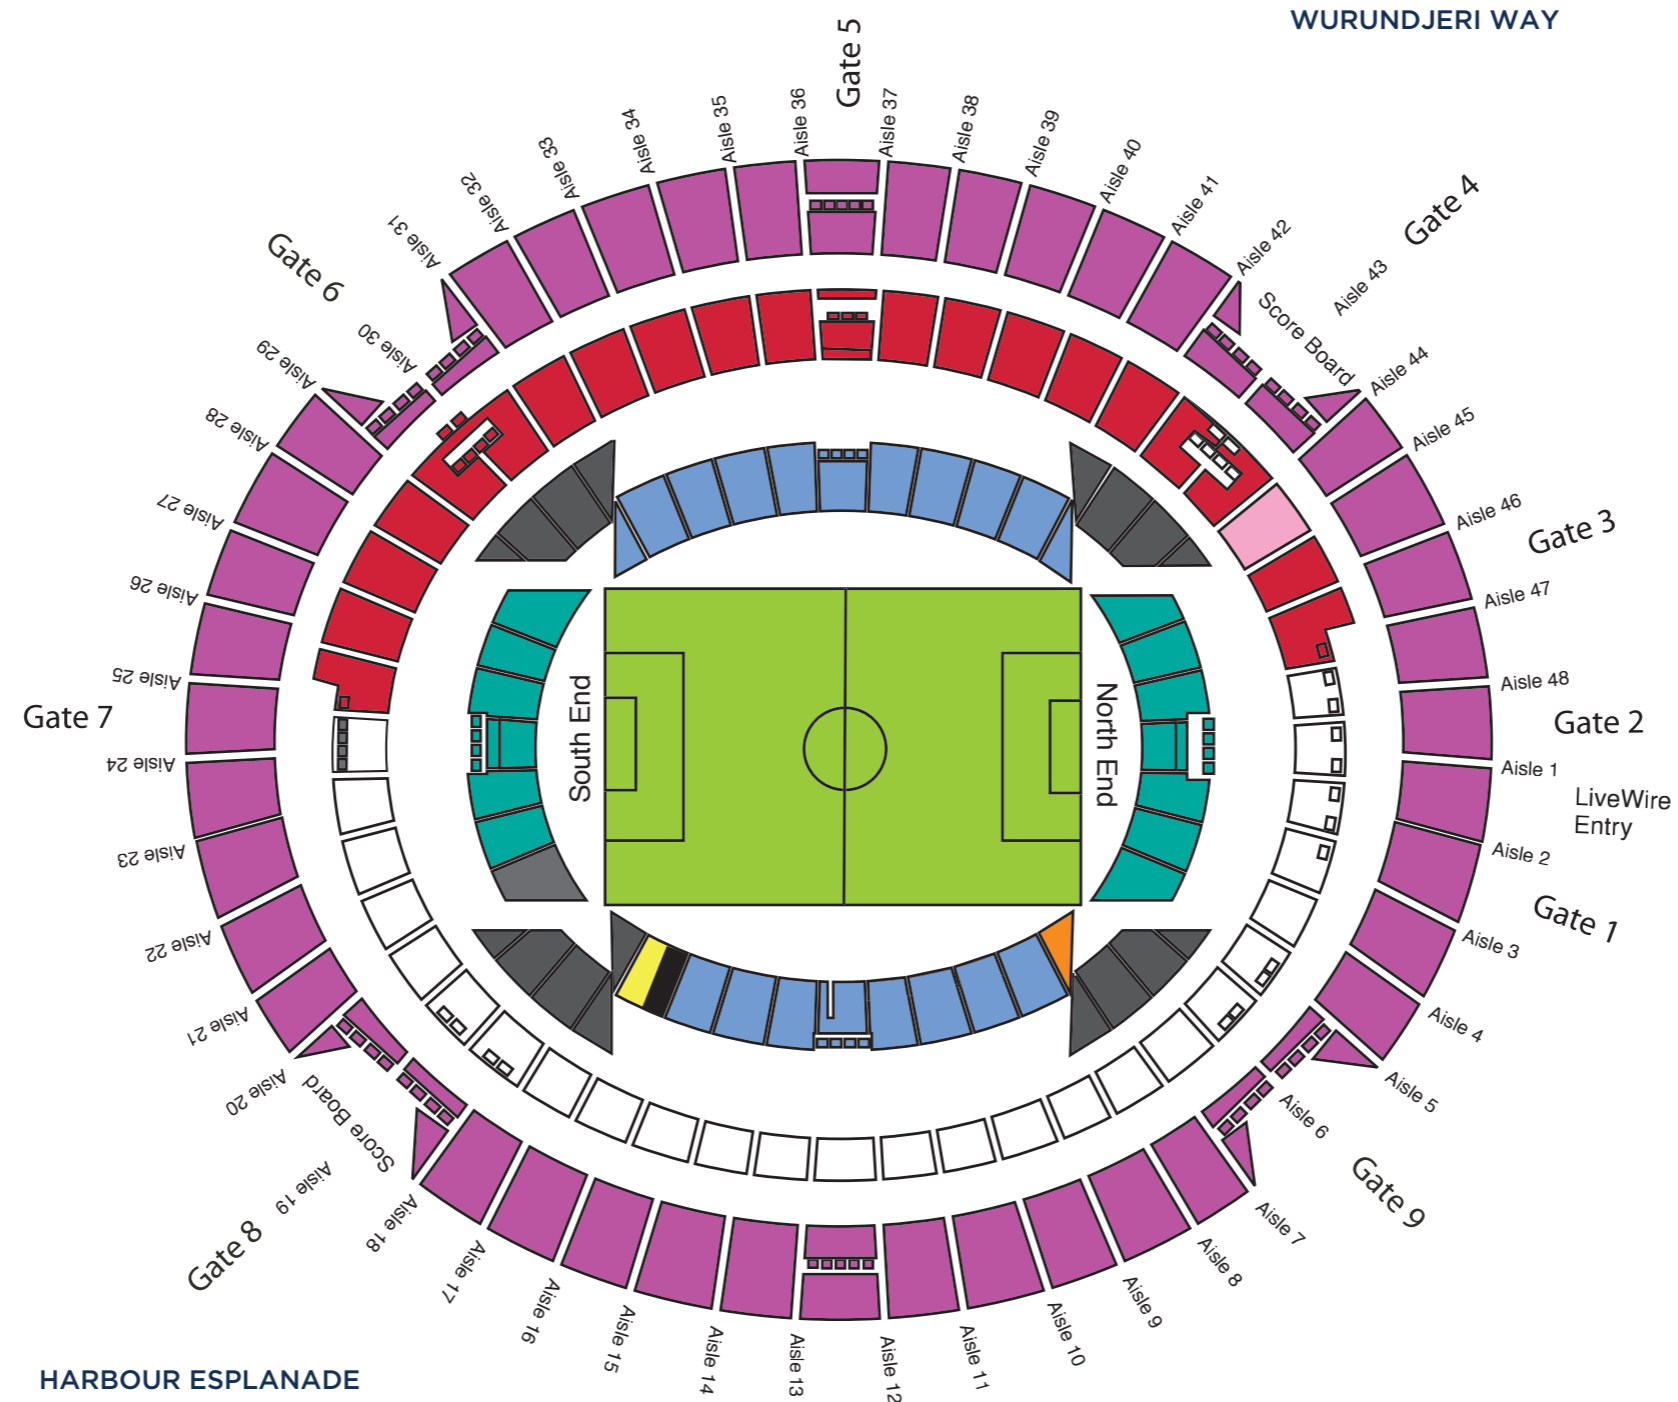

MARVEL STADIUM

- | | | | | |
|--|--|---|---|--|
| ■ MVFC PREMIUM A | ■ ACTIVE AREA | ■ AWAY SUPPORTERS | MEDALLION CLUB | ■ DRY AREA |
| ■ MVFC PREMIUM B | ■ VICTORY A-LOUNGE | ■ GENERAL ADMISSION | UNAVAILABLE | |

*Please note: The stadium map/seating areas for all Club home games are subject to change, following consultation with the venue and in line with 2020/21 COVID-19 social distancing measures that will be put in place in conjunction with venue and Government standards.