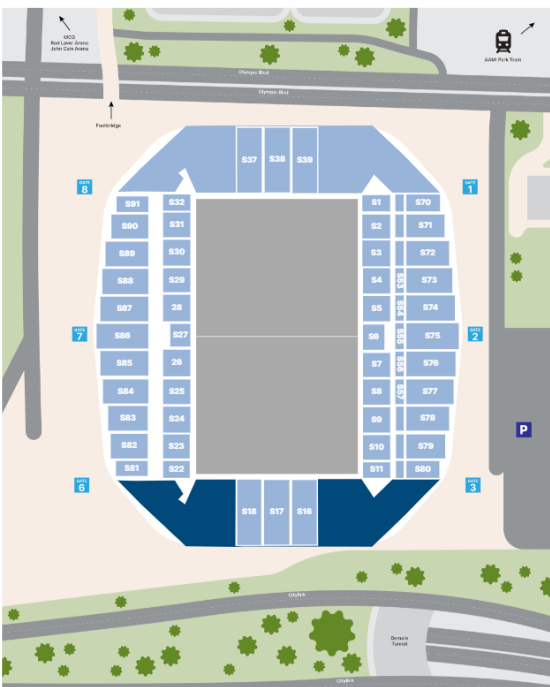

Step 3

- In this example, you are sitting in General Admission, so there are no reserved seats.
- If you are in a reserved seated bay, you will automatically be allocated the best available seat in your chosen bay, if you wish to change your seat, select the seat you wish to move to and select “move seats”.
- Once you are happy with your selection, click “go to checkout”.

Melbourne Victory v Western United FC
Sun 1 Dec 2024 4:00pm
AAMI Park, Melbourne, VIC

Your Tickets

Section	Row	Seat
GA1	GA	-

Redemption Admit

DELIVERY METHOD
Mobile Ticket (via SMS)

Order Summary 1 item in basket

SUB-TOTAL	$0.00
Ticket/Item Price †	$0.00
Service Fee	$0.00
Handling Fee	$0.00

† All ticket/item prices include GST, if applicable, and are quoted in AUS.

Go to checkout